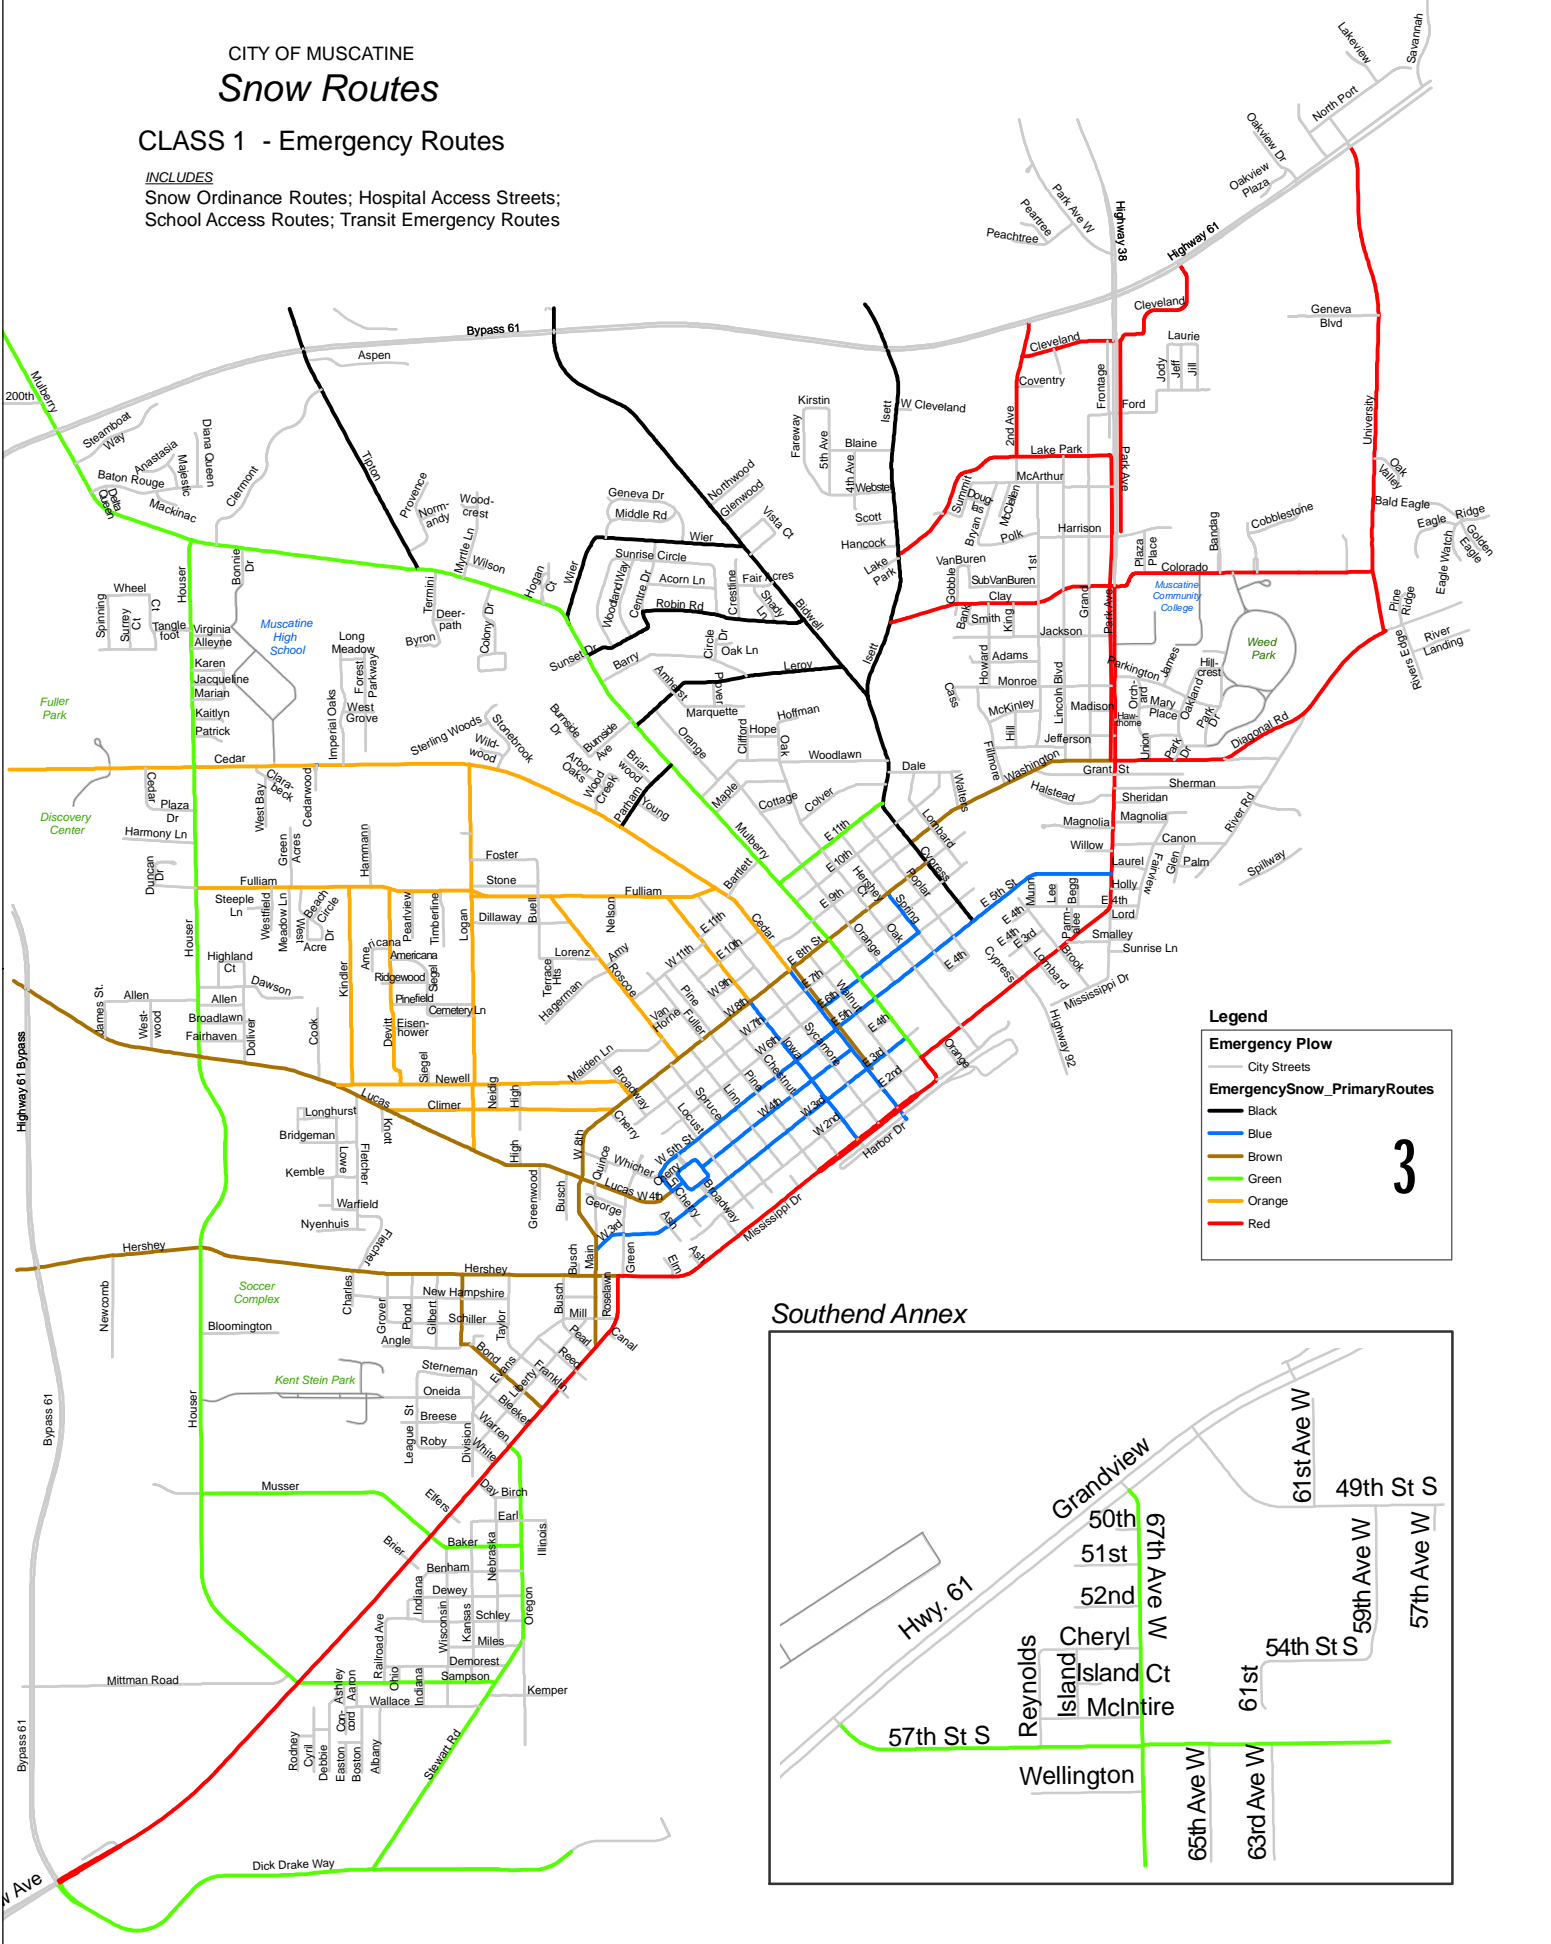

CITY OF MUSCATINE
Snow Routes

CLASS 1 - Emergency Routes

INCLUDES

Snow Ordinance Routes; Hospital Access Streets;
 School Access Routes; Transit Emergency Routes

Legend

- Emergency Plow
City Streets
- EmergencySnow_PrimaryRoutes
- Blue
- Brown
- Green
- Orange
- Red